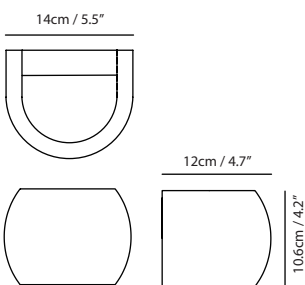

**Model**  
SLD-7033CWO

**Material**  
concrete, steel

**Light Source**  
LED 5W 3000K CRI90 128lm

**Driver**  
Built-in non-dimmable driver

**Weight**  
1.8kg / 4lb

**Color**  
● concrete gray

IP44

**Castle Wall R Outdoor**

**Model**  
SLD-7034CWO

**Light Source**  
LED 5W 3000K CRI90 128lm

**Driver**  
concrete, steel

**Driver**  
Built-in non-dimmable driver

**Weight**  
1.5kg / 3.3lb

**Color**  
● concrete gray

IP44