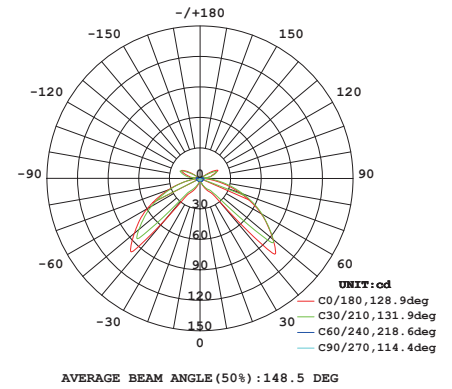

**Model**  
SLD-7033CWO

**Material**  
concrete, steel

**Light Source**  
LED 5W 3000K CRI90 128lm

**Driver**  
Built-in non-dimmable driver

**Weight**  
1.8kg / 4lb

**Color**  
● concrete gray

IP44

**Castle Wall R Outdoor**

**Model**  
SLD-7034CWO

**Light Source**  
LED 5W 3000K CRI90 128lm

**Driver**  
concrete, steel

**Driver**  
Built-in non-dimmable driver

**Weight**  
1.5kg / 3.3lb

**Color**  
● concrete gray

IP44