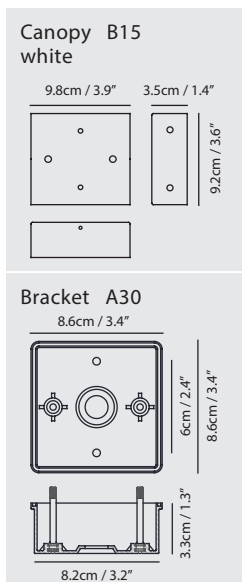

Castle Wall S Outdoor

Model
SLD-7033CWO

Material
concrete, steel

Light Source
LED 5W 3000K CRI90 128lm

Driver
Built-in non-dimmable driver

Weight
1.8kg / 4lb

Color
● concrete gray

IP44