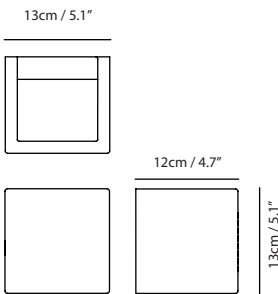

Castle Wall S Outdoor

Model
SLD-7033CWO

Material
concrete, steel

Light Source
LED 5W 3000K CRI90 128lm

Driver
Built-in non-dimmable driver

Weight
1.8kg / 4lb

Color
● concrete gray

IP44