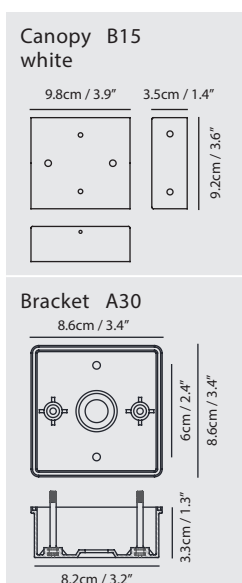

**Model**  
SLD-7033CWO

**Material**  
concrete, steel

**Light Source**  
LED 5W 3000K CRI90 128lm

**Driver**  
Built-in non-dimmable driver

**Weight**  
1.8kg / 4lb

**Color**  
● concrete gray

IP44

**Castle Wall R Outdoor**

**Model**  
SLD-7034CWO

**Light Source**  
LED 5W 3000K CRI90 128lm

**Driver**  
concrete, steel

**Driver**  
Built-in non-dimmable driver

**Weight**  
1.5kg / 3.3lb

**Color**  
● concrete gray

IP44