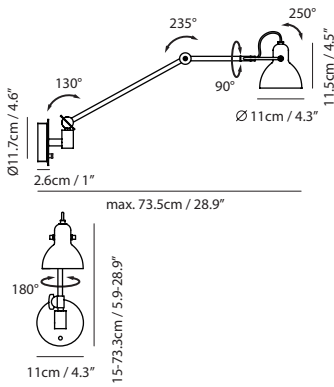

Laito Gentle Wall

Model
SQ-793MWRL

Material
steel

Light Source
E12 1 x Max 25W

Feature
On / off rotary switch

Weight
1.3kg / 2.9lb

Color
● matt black + champagne gold