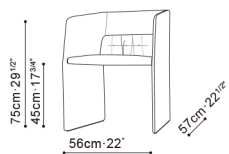

CAMERICH Quickship

ECHO

C02D0901 Chair

Available in:

Linear Manchester Sand (D)
Linear-01

Leather Ivory Lace (R)
RS-28